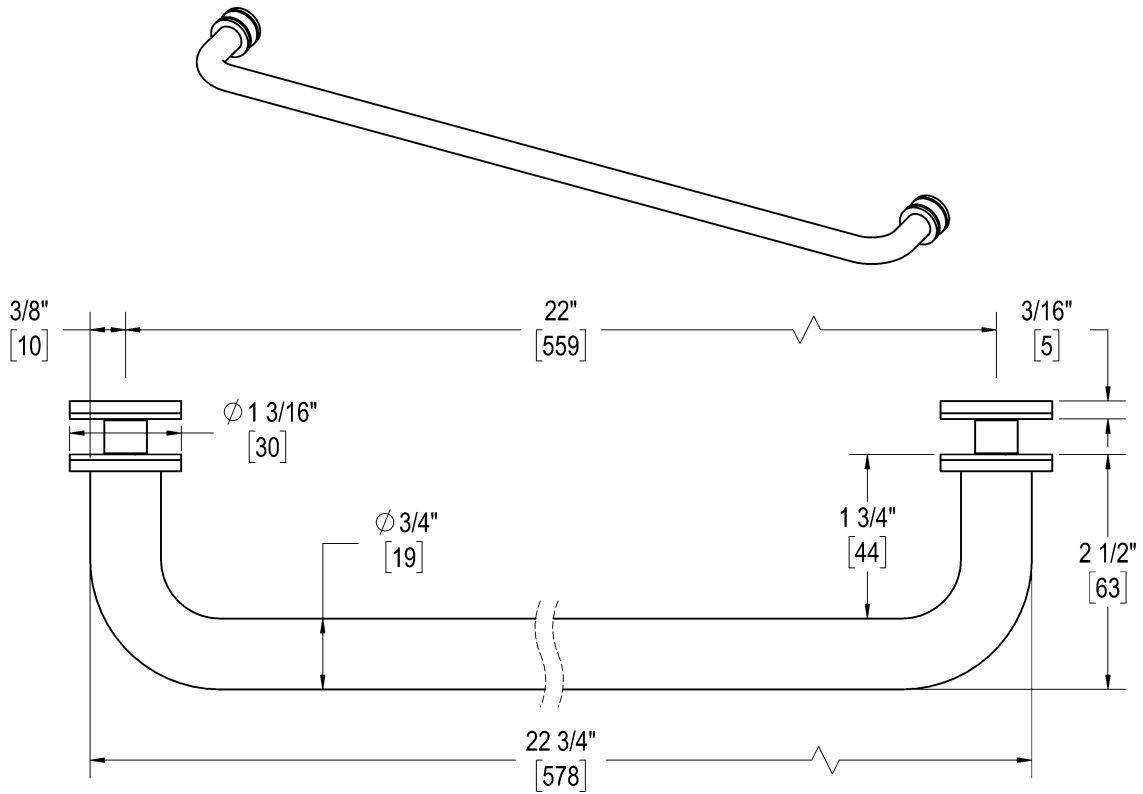

OCEANA WITH ROSETTES

22" C/C SINGLE-SIDED TOWEL BAR

Product Code: OCN80033

portals

MATERIALS

Solid & tubular brass components, stainless steel fasteners, and clear polyurethane washers

FUNCTION DETAILS & PRODUCT NOTES

- Product design coordinates with other shower & bathroom hardware in the Oceana suite.
- Decorative rosettes provide additional design detail and cover any glass defects around the holes.
- Backplates for single-sided towel bars are designed to allow clearance for bypass doors.

TEMPLATE & INSTALLATION NOTES

Item requires glass fabrication according to template above and should only be used with tempered safety glass.

Glass Thickness	1/4" [6 mm] to 1/2" [12 mm]
Hole Diameter	1/2" [12 mm]