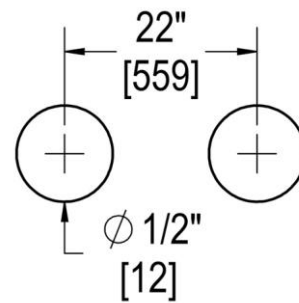

OCEANA WITH ROSETTES

22" C/C SINGLE-SIDED TOWEL BAR

Product Code: OCN80033

portals

MATERIALS

Solid & tubular brass components, stainless steel fasteners, and clear polyurethane washers

FUNCTION DETAILS & PRODUCT NOTES

TEMPLATE & INSTALLATION NOTES

Item requires glass fabrication according to template above and should only be used with tempered safety glass.

Glass Thickness	1/4" [6 mm] to 1/2" [12 mm]
Hole Diameter	1/2" [12 mm]